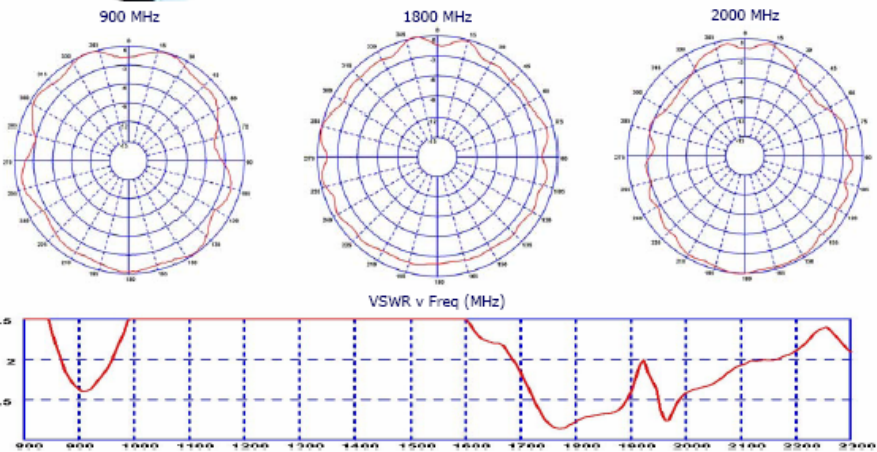

Mechanical Data

Dimensions (mm)	Length	137
	Width	21
	Thickness	6
Rotation	360°	
Weight (g)	28	
Operating Temp (°C)	-40° / +80°C	
Material	Engineering Plastic	
Colour	Black	

Mounting Data

Fixing	Computer Screen Clip
Material	Engineerign Pastic
Colour	Black

Cable Data

Type	RG174
Thickness (mm)	2.5
Length (m)	0.5
Termination	Right Angle R151 Plug

Tel. +44 (0)20 8877 4444 Fax. +44 (0)20 8877 4477 sales@panorama-antennas.com
Panorama Antennas Limited Frogmore London SW18 1HF United Kingdom
www.panorama-antennas.com