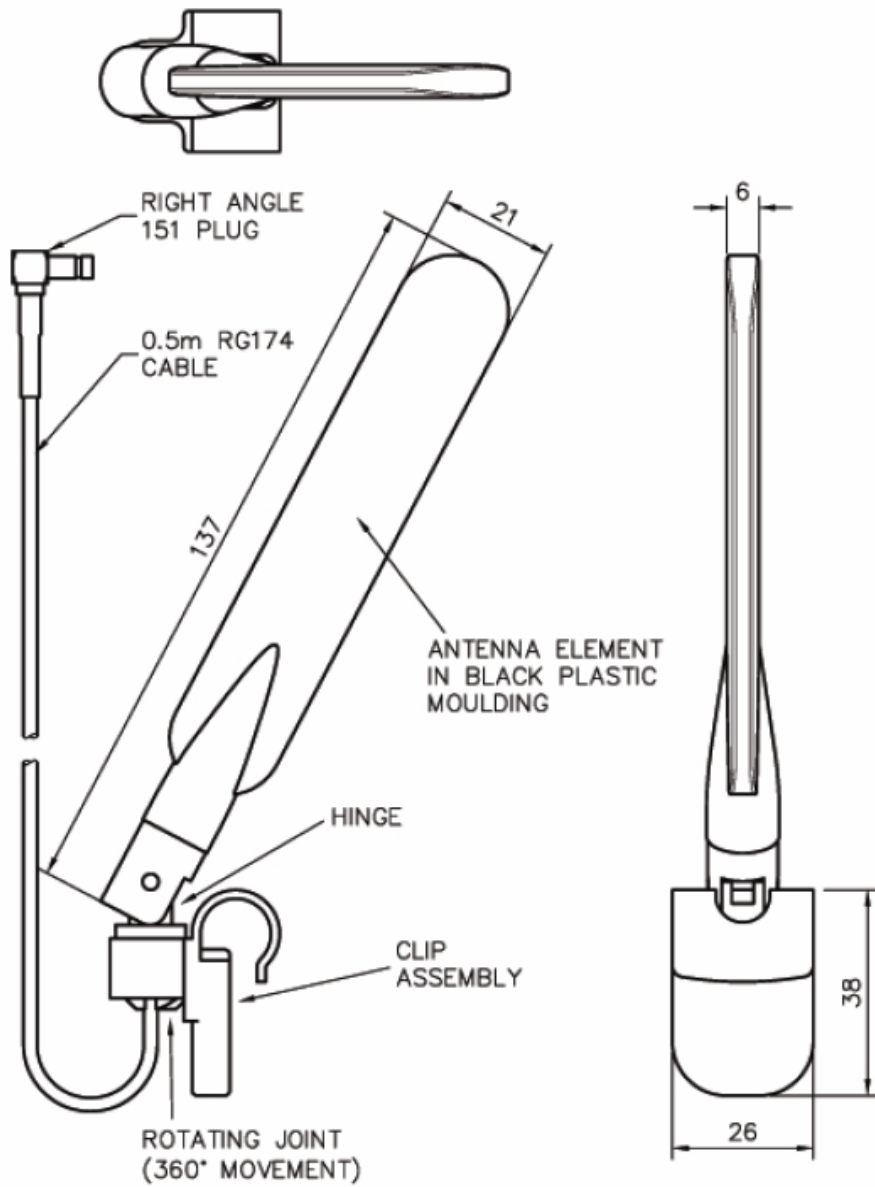

TCLIP-DE3G-05R151N